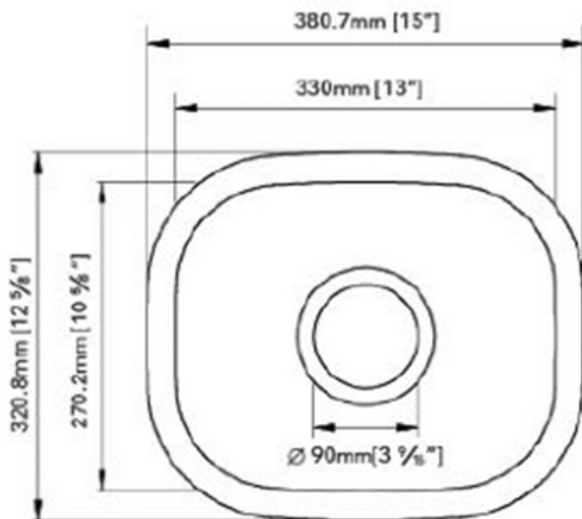

# STAINLESS STEEL SINK

STOCK PROGRAM

MODEL: SS-117-10-1512A1

DEPTH	GAUGE/THICKNESS
7"	18GA

- Under-mount Single Bowl Sink
- Dimensions: 15x12-5/8"
- Material: 304
- Finish: Brushed

Undercoated and Sound Pads

3-1/2" Drain Opening

Supplied with Fasteners

cUPC Certified

Disclaimer: Nerval makes every effort to provide accurate specification data. However, specification may change without notice. Please visit nerval website to see Nerval's terms and conditions.